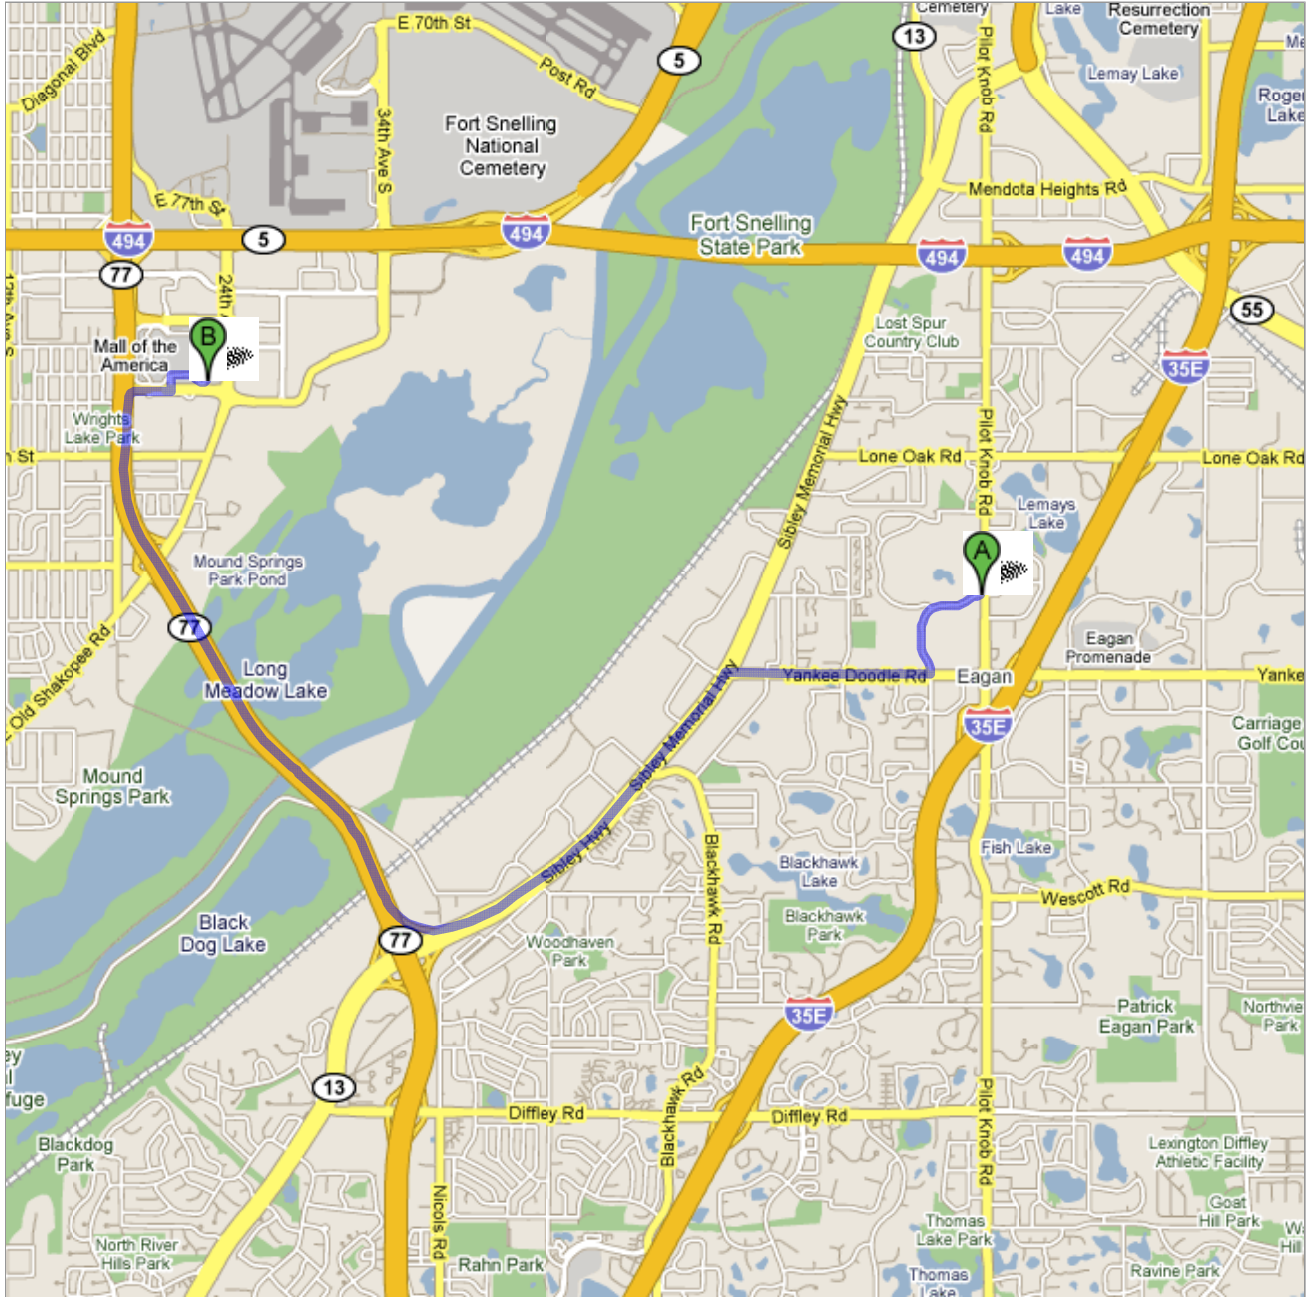

Directions to Mall of America

60 E Broadway, Bloomington, MN 55425 - (952)

883-8810

6.7 mi – about 12 mins

Save trees. Go green!
Download Google Maps on your phone at google.com/gmm

**Eagan Community Center**

1501 Central Pkwy, Eagan, MN 55121 - (651) 675-5550

	1. Head west on Central Pkwy toward Yankee Doodle Rd About 1 min	go 0.6 mi total 0.6 mi
	2. Turn right at Yankee Doodle Rd About 2 mins	go 0.9 mi total 1.5 mi
	3. Turn left at MN-13 About 3 mins	go 1.6 mi total 3.1 mi
	4. Take the MN-77 N/Cedar Ave ramp About 1 min	go 0.5 mi total 3.6 mi
	5. Merge onto MN-77 N About 2 mins	go 2.3 mi total 5.9 mi
	6. Take the Killebrew Dr exit	go 0.4 mi total 6.3 mi
	7. Continue toward Killebrew Dr and merge onto Killebrew Dr	go 0.2 mi total 6.4 mi
	8. Turn left at SW Ct About 1 min	go 374 ft total 6.5 mi
	9. Turn right at S Avenue	go 0.2 mi total 6.7 mi
	10. S Avenue turns left and becomes E Broadway Destination will be on the right	go 121 ft total 6.7 mi

**Mall of America**

60 E Broadway, Bloomington, MN 55425 - (952) 883-8810

These directions are for planning purposes only. You may find that construction projects, traffic, weather, or other events may cause conditions to differ from the map results, and you should plan your route accordingly. You must obey all signs or notices regarding your route.

Map data ©2009 , Tele Atlas